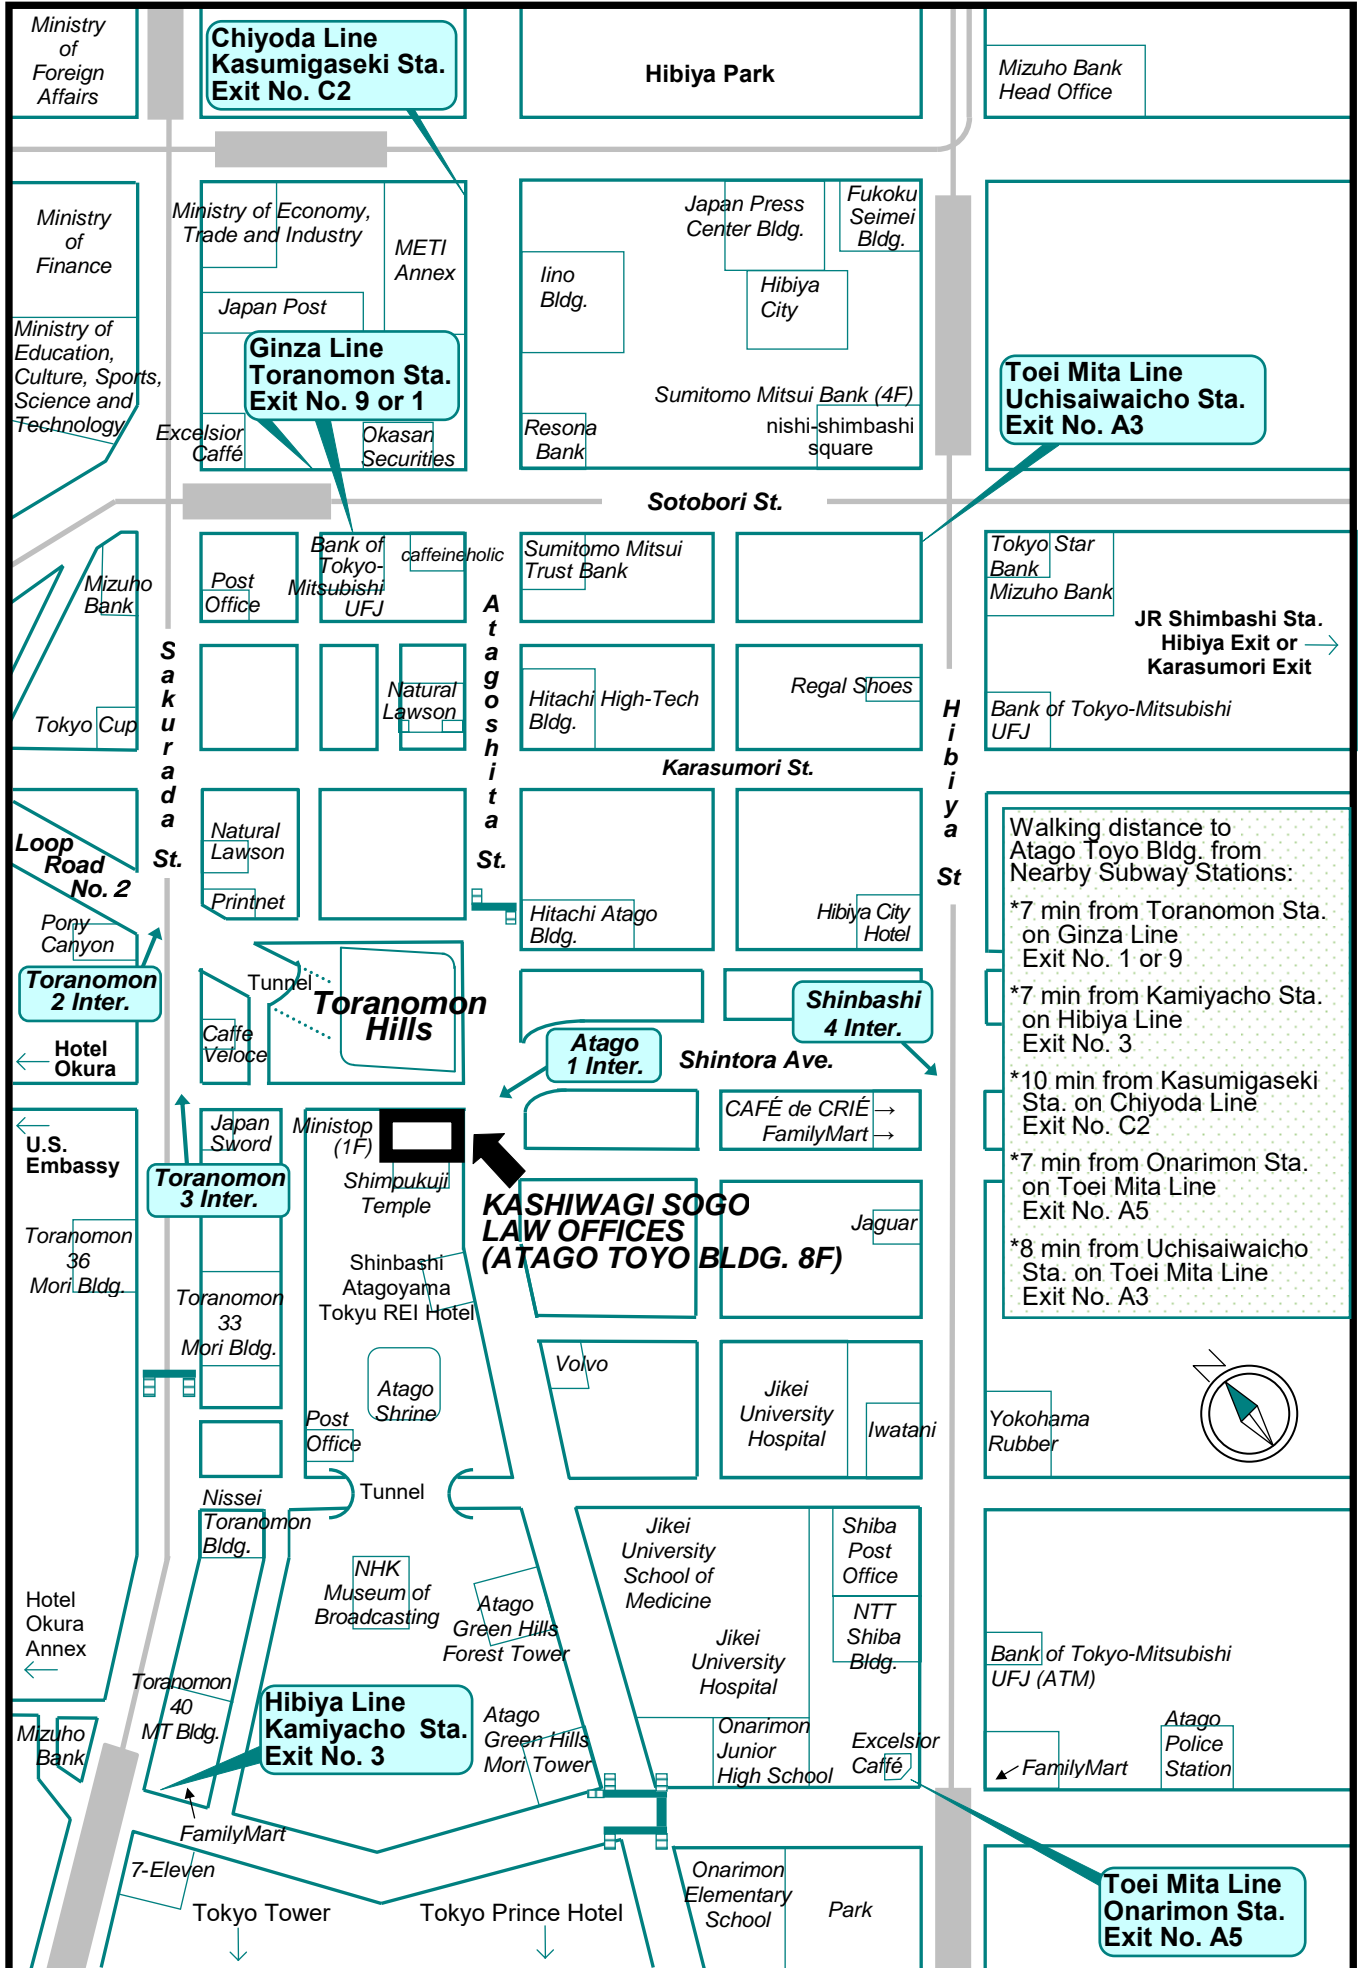

# MAP TO KASHIWAGI SOGO LAW OFFICES

ATAGO TOYO BLDG. 8F, ATAGO 1-3-4, MINATO-KU, TOKYO 105-0002

TEL: 03-5472-5050 FAX: 03-5472-5077

**KASHIWAGI SOGO  
LAW OFFICES  
(ATAGO TOYO BLDG. 8F)**

Walking distance to Atago Toyo Bldg. from Nearby Subway Stations:

- \*7 min from Toranomon Sta. on Ginza Line Exit No. 1 or 9
- \*7 min from Kamiyacho Sta. on Hibiya Line Exit No. 3
- \*10 min from Kasumigaseki Sta. on Chiyoda Line Exit No. C2
- \*7 min from Onarimon Sta. on Toei Mita Line Exit No. A5
- \*8 min from Uchisaiwaicho Sta. on Toei Mita Line Exit No. A3